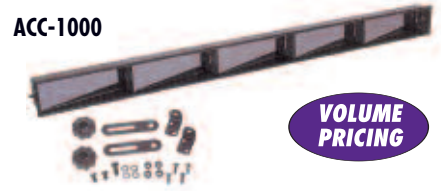

VOLUME PRICING

ACC-1000
Panoramic rear view mirror easily mounts on any cart with enclosed hardware. Customize your fit with the Custom Mirror Brackets below.