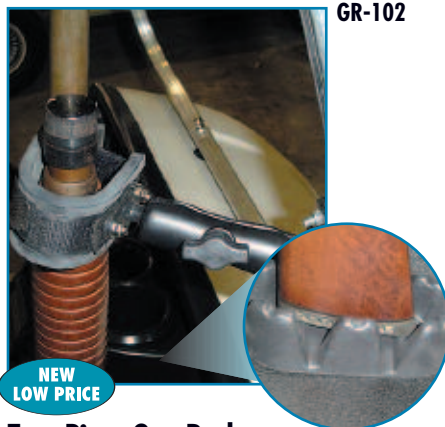

GUN RACKS

GR-101

NEW LOW PRICE

One-Piece Gun Rack

One-piece gun rack holds one or two guns while you drive. Perfect for hunters. Powder coat painted. Heavy duty construction. Mounts to the floor of any golf cart. Hardware included.