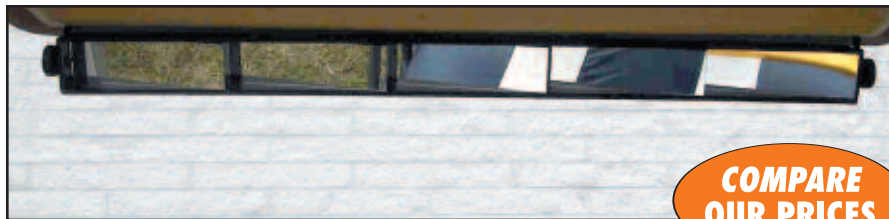

UNIVERSAL FIVE-PANEL WINK MIRROR

COMPARE OUR PRICES