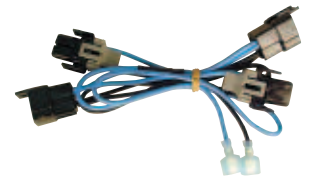

E-Z-Go Medalist Light Kit – COMING SOON! CALL FOR AVAILABILITY

Complete Light Bar Kit, E-Z-Go TXT **NEW**
Includes headlight bar, tail lights with bezels, wires and wiring harness, push/pull switch, mounting bracket and hardware. Not interchangeable with parts listed below, this is a complete Med/TXT light kit.

STOCK UP & SAVE ON MED/TXT LIGHT BAR KITS

**CALL RED HAWK
FOR VOLUME PRICING**

EXCLUSIVE

LIGHTS & ACCESSORIES FOR E-Z-Go Med/TXT

LGT-109

LGT-115

LGT-116

LGT-120

LGT-117

KIT-1002

LGT-118/119

SEAT KITS, BOXES,
CUSTOM SEAT COVERS
DASHBOARD PLATE,
STEERING WHEELS
BUMPER, FENDER
FLARES, LIFT KITS
TIRES, WHEELS,
WHEEL ACCESSORIES
WINDSHIELDS, TOPS,
GAIN PACKS, ENCLOSURES
LIGHT KITS, MIRRORS,
GAIN PACKS, HEATERS
DASHES, CONSOLES,
RADIO SYSTEMS
MOTORS,
CONTROLLERS
CHARGERS & PARTS,
BATTERY ACCESSORIES
BODY/TRIM,
SUSPENSION PARTS
BRAKE SHOES,
BRAKE DRUMS
KEYS, SWITCHES,
SOLENOIDS
GAS CAR
PARTS
BELT'S, CABLES,
PERFORMANCE PARTS