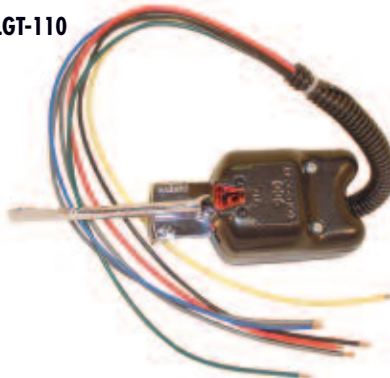

TURN SIGNAL SWITCHES & FLASHERS

LGT-112

Turn Signal Switch w/Horn, 7 watts

LGT-108C

Turn Signal Switch, Chrome 7 wire

LGT-107

Turn Signal Switch
Wire Cover

LGT-110