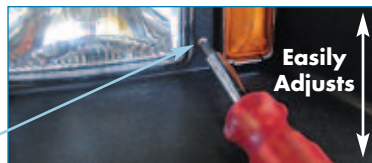

CALL RED HAWK FOR VOLUME PRICING ON LIGHT KITS

Quick Connect Wiring

Injection Molded Plastic Bezels

Stainless Steel Screws

Adjusts with the Turn of a Screw

Easily Adjusts

LGT-303 – Yamaha G14-G22

EXCLUSIVE